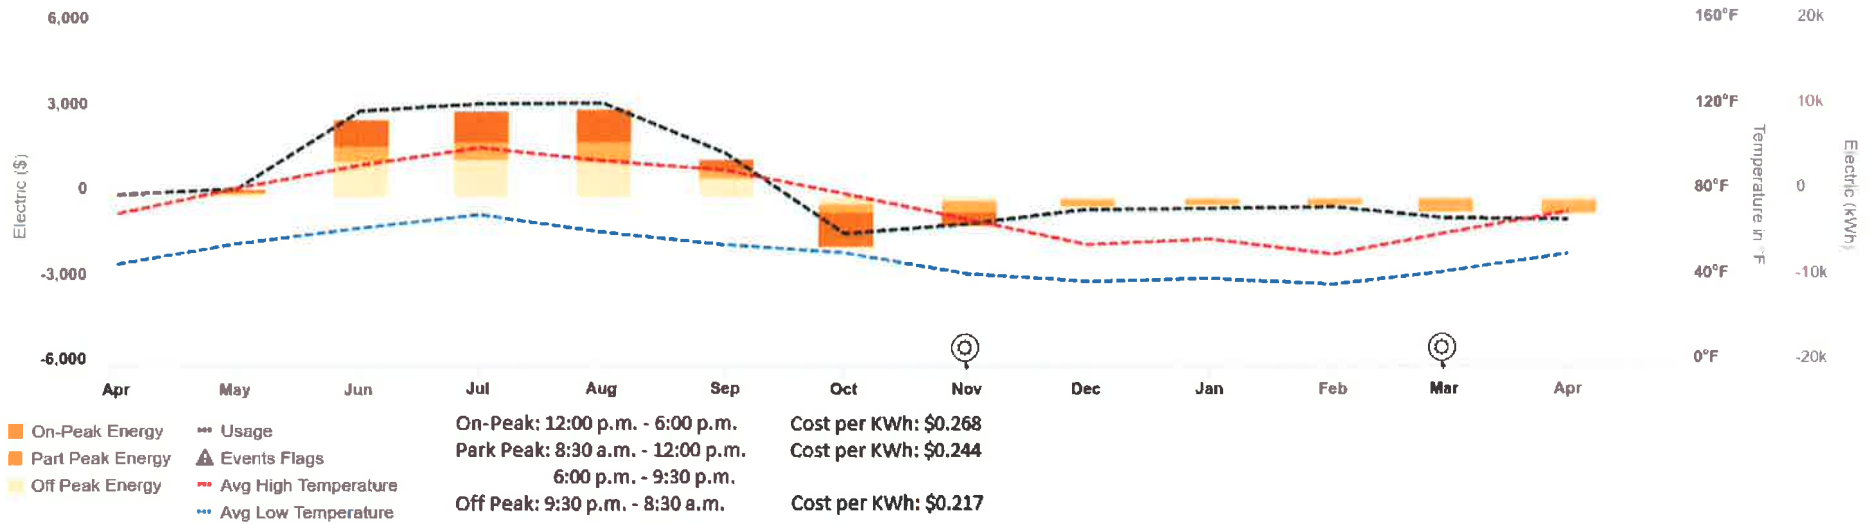

### Cost & Usage Trends - Electric

Compare how your energy use and charges change over time.

Together, Building  
a Better California

Account: \*\*\*\*\*9132

### Cost & Usage Trends - Electric

Compare how your energy use and charges change over time.

**Note:** Average temperature is calculated for the calendar months. Demand is calculated for the bill period when bill period dates are aligned. If bill period dates are not aligned, Demand is calculated for the calendar month.