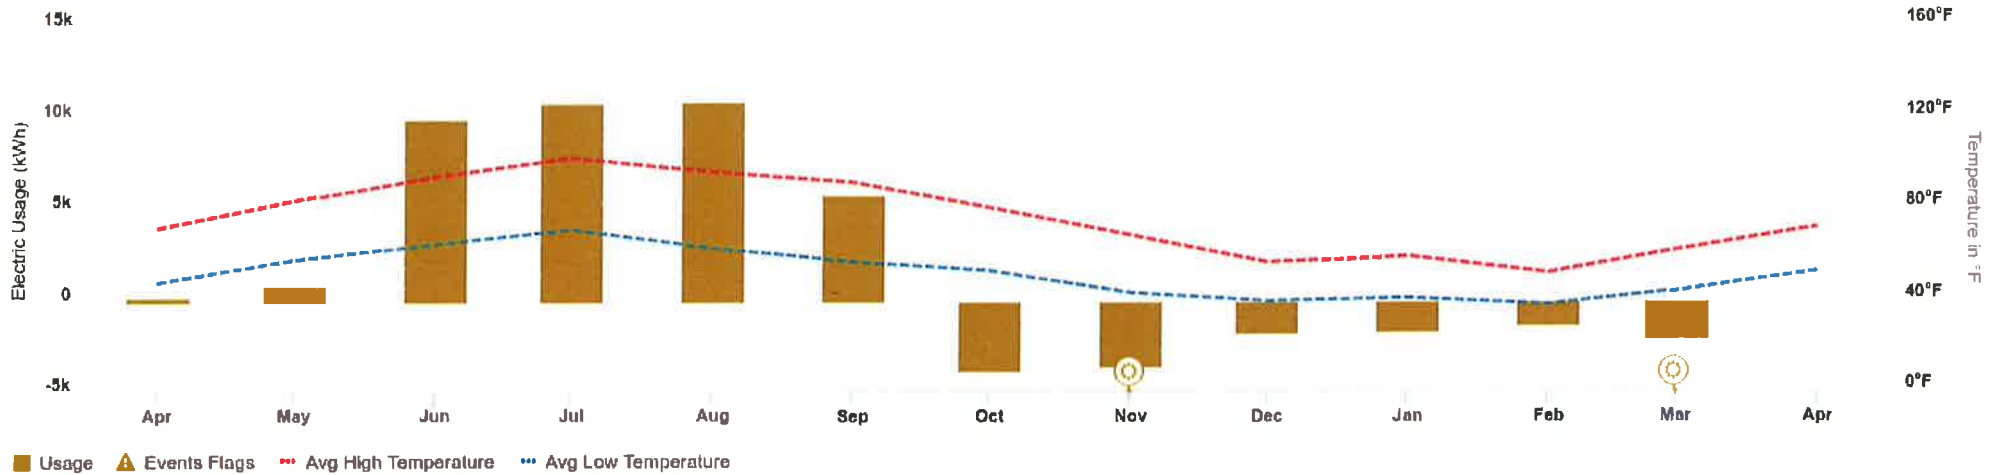

### Cost & Usage Trends - Electric

Compare how your energy use and charges change over time.

Together, Building  
a Better California

Account: \*\*\*\*\*9132

### Cost & Usage Trends - Electric

Compare how your energy use and charges change over time.

**Note:** Average temperature is calculated for the calendar months. Demand is calculated for the bill period when bill period dates are aligned. If bill period dates are not aligned, Demand is calculated for the calendar month.